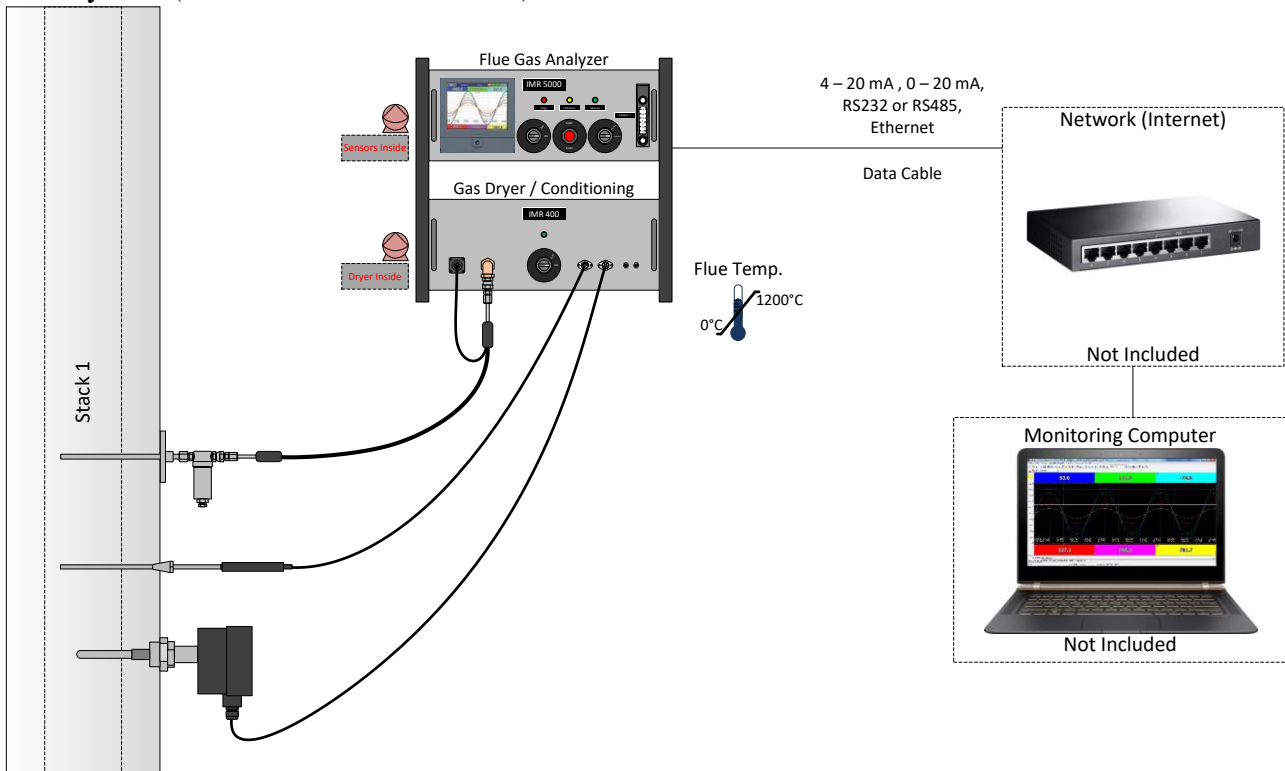

Our CEMS can continuously and simultaneously monitor up to 18 parameters at one time. It is a completely customizable system. The system can be setup as a 19 inch rack mount unit, or a stand-alone system (floor mount or wall mount).

IMR C.E.M.S. Promotional Flyer

In addition, the IMR 5000 can be equipped to analyze multiple stacks with simultaneous or alternating measurements.

IMR C.E.M.S. Promotional Flyer

The flexibility of the IMR 5000 CEMS allows it to offer an endless set of possibilities to measure different parameters like CO, CO₂, NO, NO₂, CH₄, HC, NH₃, Cl₂, HCl, H₂, O₃, SO₂, H₂S, O₂, OC, OF, and other parameters on request.