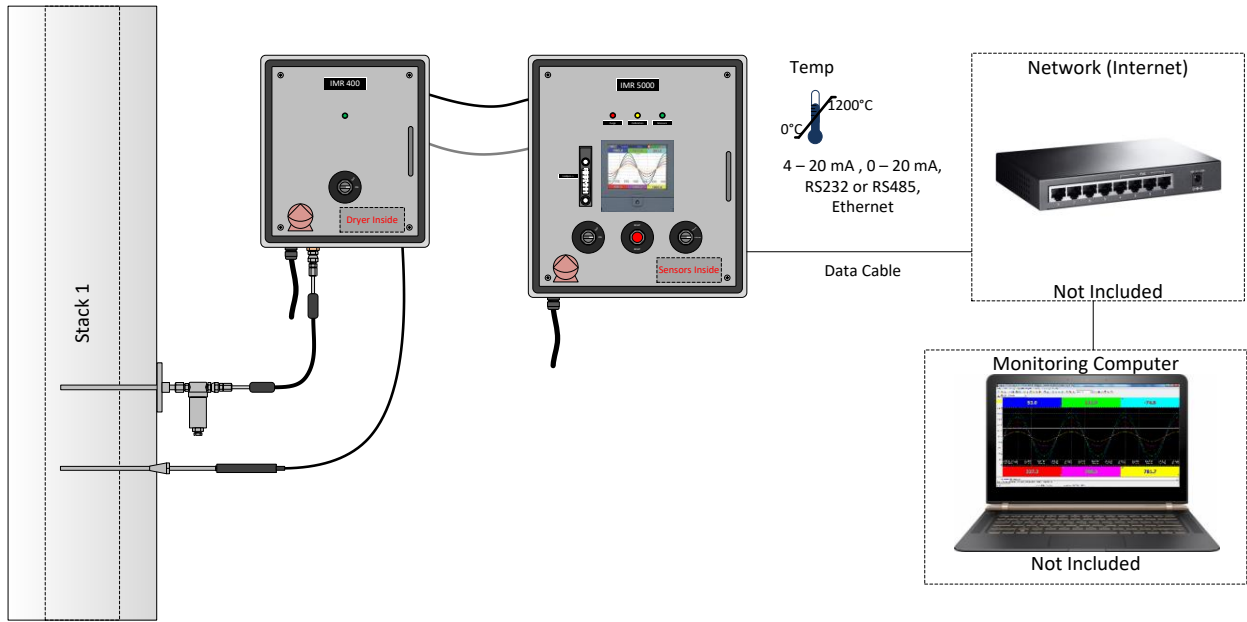

Our CEMS can continuously and simultaneously monitor up to 18 parameters at one time. It is a completely customizable system. The system can be setup as a 19 inch rack mount unit, or a stand-alone system (floor mount or wall mount).

IMR C.E.M.S. Promotional Flyer

In addition, the IMR 5000 can be equipped to analyze multiple stacks with simultaneous or alternating measurements.

IMR C.E.M.S. Promotional Flyer

The flexibility of the IMR 5000 CEMS allows it to offer an endless set of possibilities to measure different parameters like CO, CO₂, NO, NO₂, CH₄, HC, NH₃, Cl₂, HCl, H₂, O₃, SO₂, H₂S, O₂, OC, OF, and other parameters on request.

Moreover, the IMR 5000 CEMS can calculate additional parameters like:

- CO₂ (O₂ Sensor must be installed in unit)
- Efficiency / Losses
- Excess air / Lambda
- Flue gas velocity
- O₂ reference

Other additional features that the IMR 5000 CEMS can offer include: