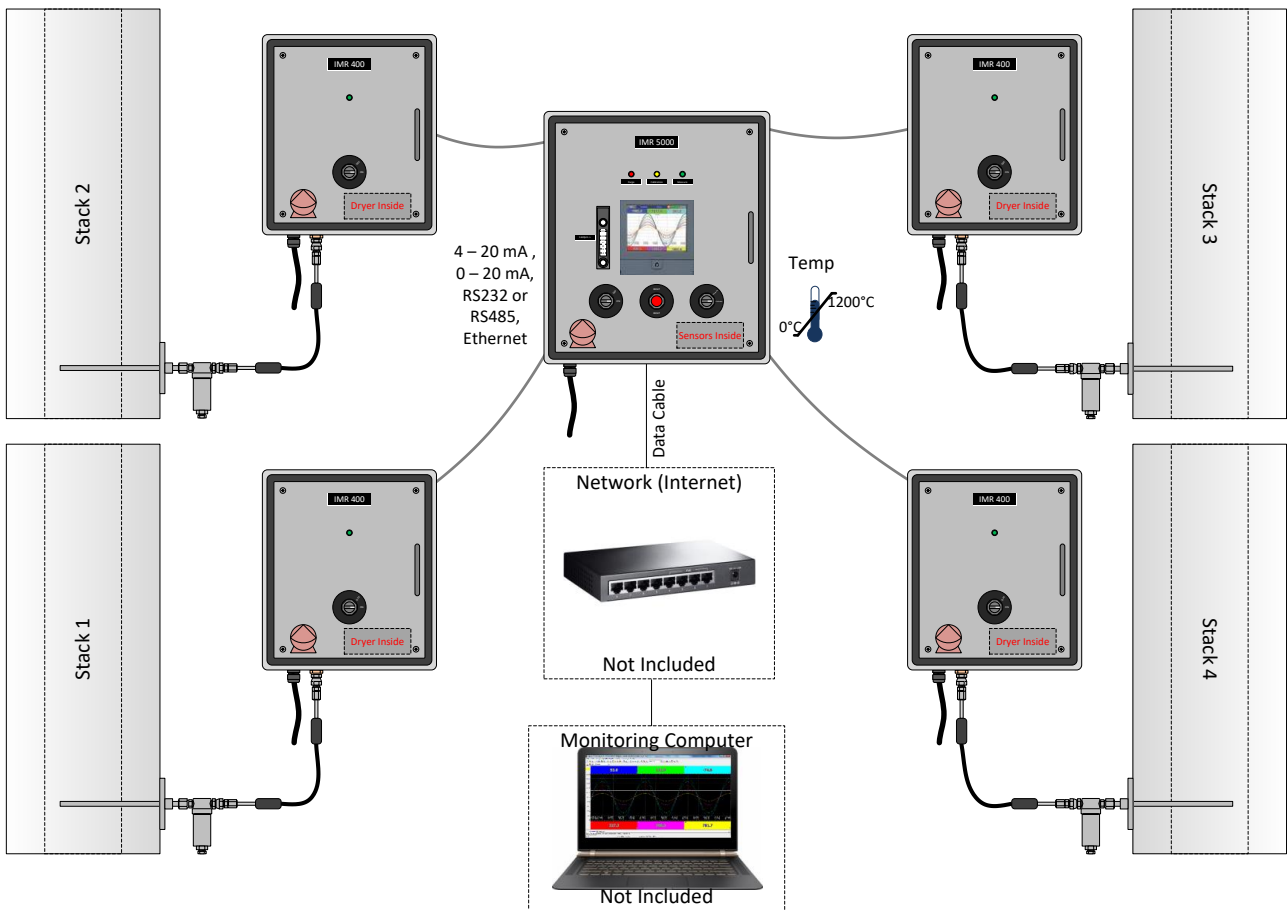

Our CEMS can continuously and simultaneously monitor up to 18 parameters at one time. It is a completely customizable system. The system can be setup as a 19 inch rack mount unit, or a stand-alone system (floor mount or wall mount).

IMR C.E.M.S. Promotional Flyer

In addition, the IMR 5000 can be equipped to analyze multiple stacks with simultaneous or alternating measurements.

IMR C.E.M.S. Promotional Flyer

The flexibility of the IMR 5000 CEMS allows it to offer an endless set of possibilities to measure different parameters like CO, CO₂, NO, NO₂, CH₄, HC, NH₃, Cl₂, HCl, H₂, O₃, SO₂, H₂S, O₂, OC, OF, and other parameters on request.

Moreover, the IMR 5000 CEMS can calculate additional parameters like:

- CO₂ (O₂ Sensor must be installed in unit)
- Efficiency / Losses
- Excess air / Lambda
- Flue gas velocity
- O₂ reference

Other additional features that the IMR 5000 CEMS can offer include: